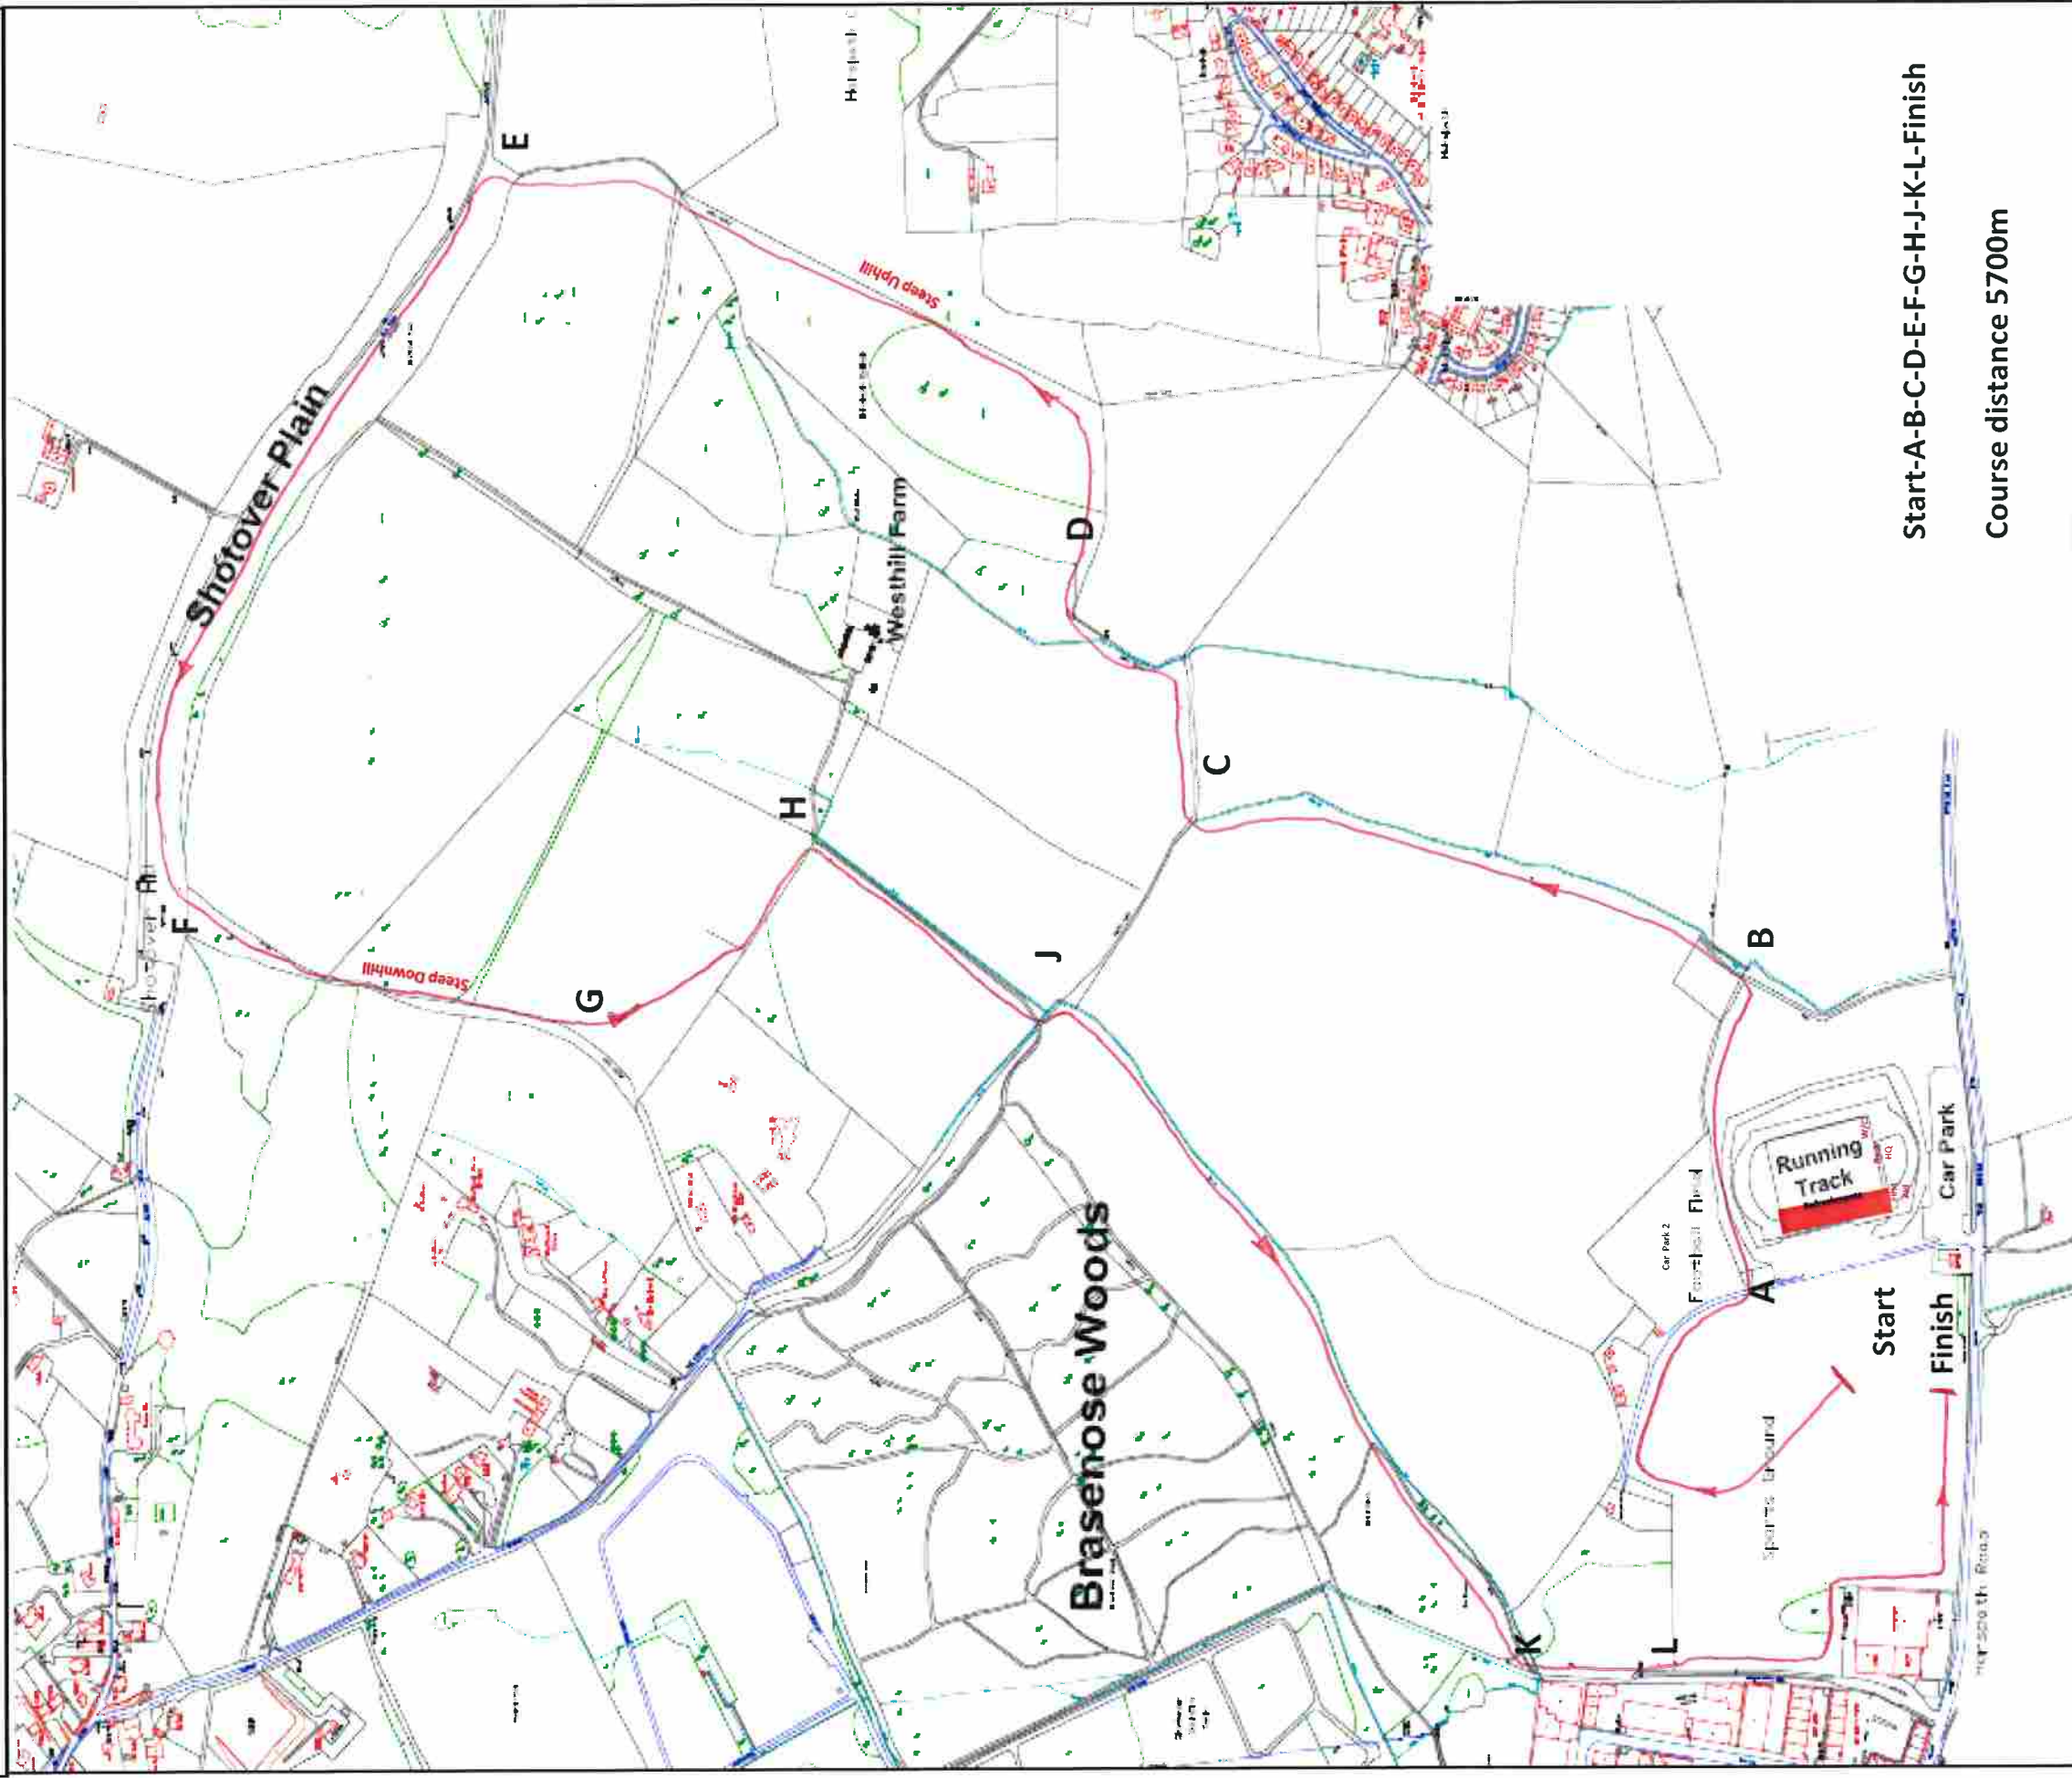

Chiltern League October 12th 2019, Shotover Park,
Race 1 U11 Girls at 11:30
Race 2 U11 Boys at 11:45

2 laps of the field
Course distance 1900m

Chiltern League October 12th 2019, Shotover Park,
Race 3 U13 Girls at 12:00
Race 4 U13 Boys at 12:15

Start-A-B-C-J-K-L-Finish
Course distance 2900m

Chiltern League October 12th 2019, Shotover Park,
Race 5 U15 Girls at 12:30

Start-A-B-C-D-H-J-K-L-Finish
Course distance 3750m

Chiltern League October 12th 2019, Shotover Park,
Race 6 U15 Boys at 12:45

Start-A-B-B1-B2-C-D-H-J-K-L-Finish
Course distance 4300m

Chiltern League October 12th 2019, Shotover Park,
Race 7 U17/20 Women at 13:00

Start-A-B-C-D-H-J-C-D-H-J-K-L-Finish
Course distance 5000M

Chiltern League October 12th 2019, Shotover Park,
Race 8 Senior Women at 13:15
Race 9 U17 Men at 13:40

Start-A-B-C-D-E-F-G-H-J-K-L-Finish

Course distance 5700m

Chiltern League October 12th 2019, Shotover Park,
Race 10 Junior/ Senior/ Vet Men at 14:00

Start-A-B-C-D-E-F-G-H-J-K-L-Finish
Course distance 8800m