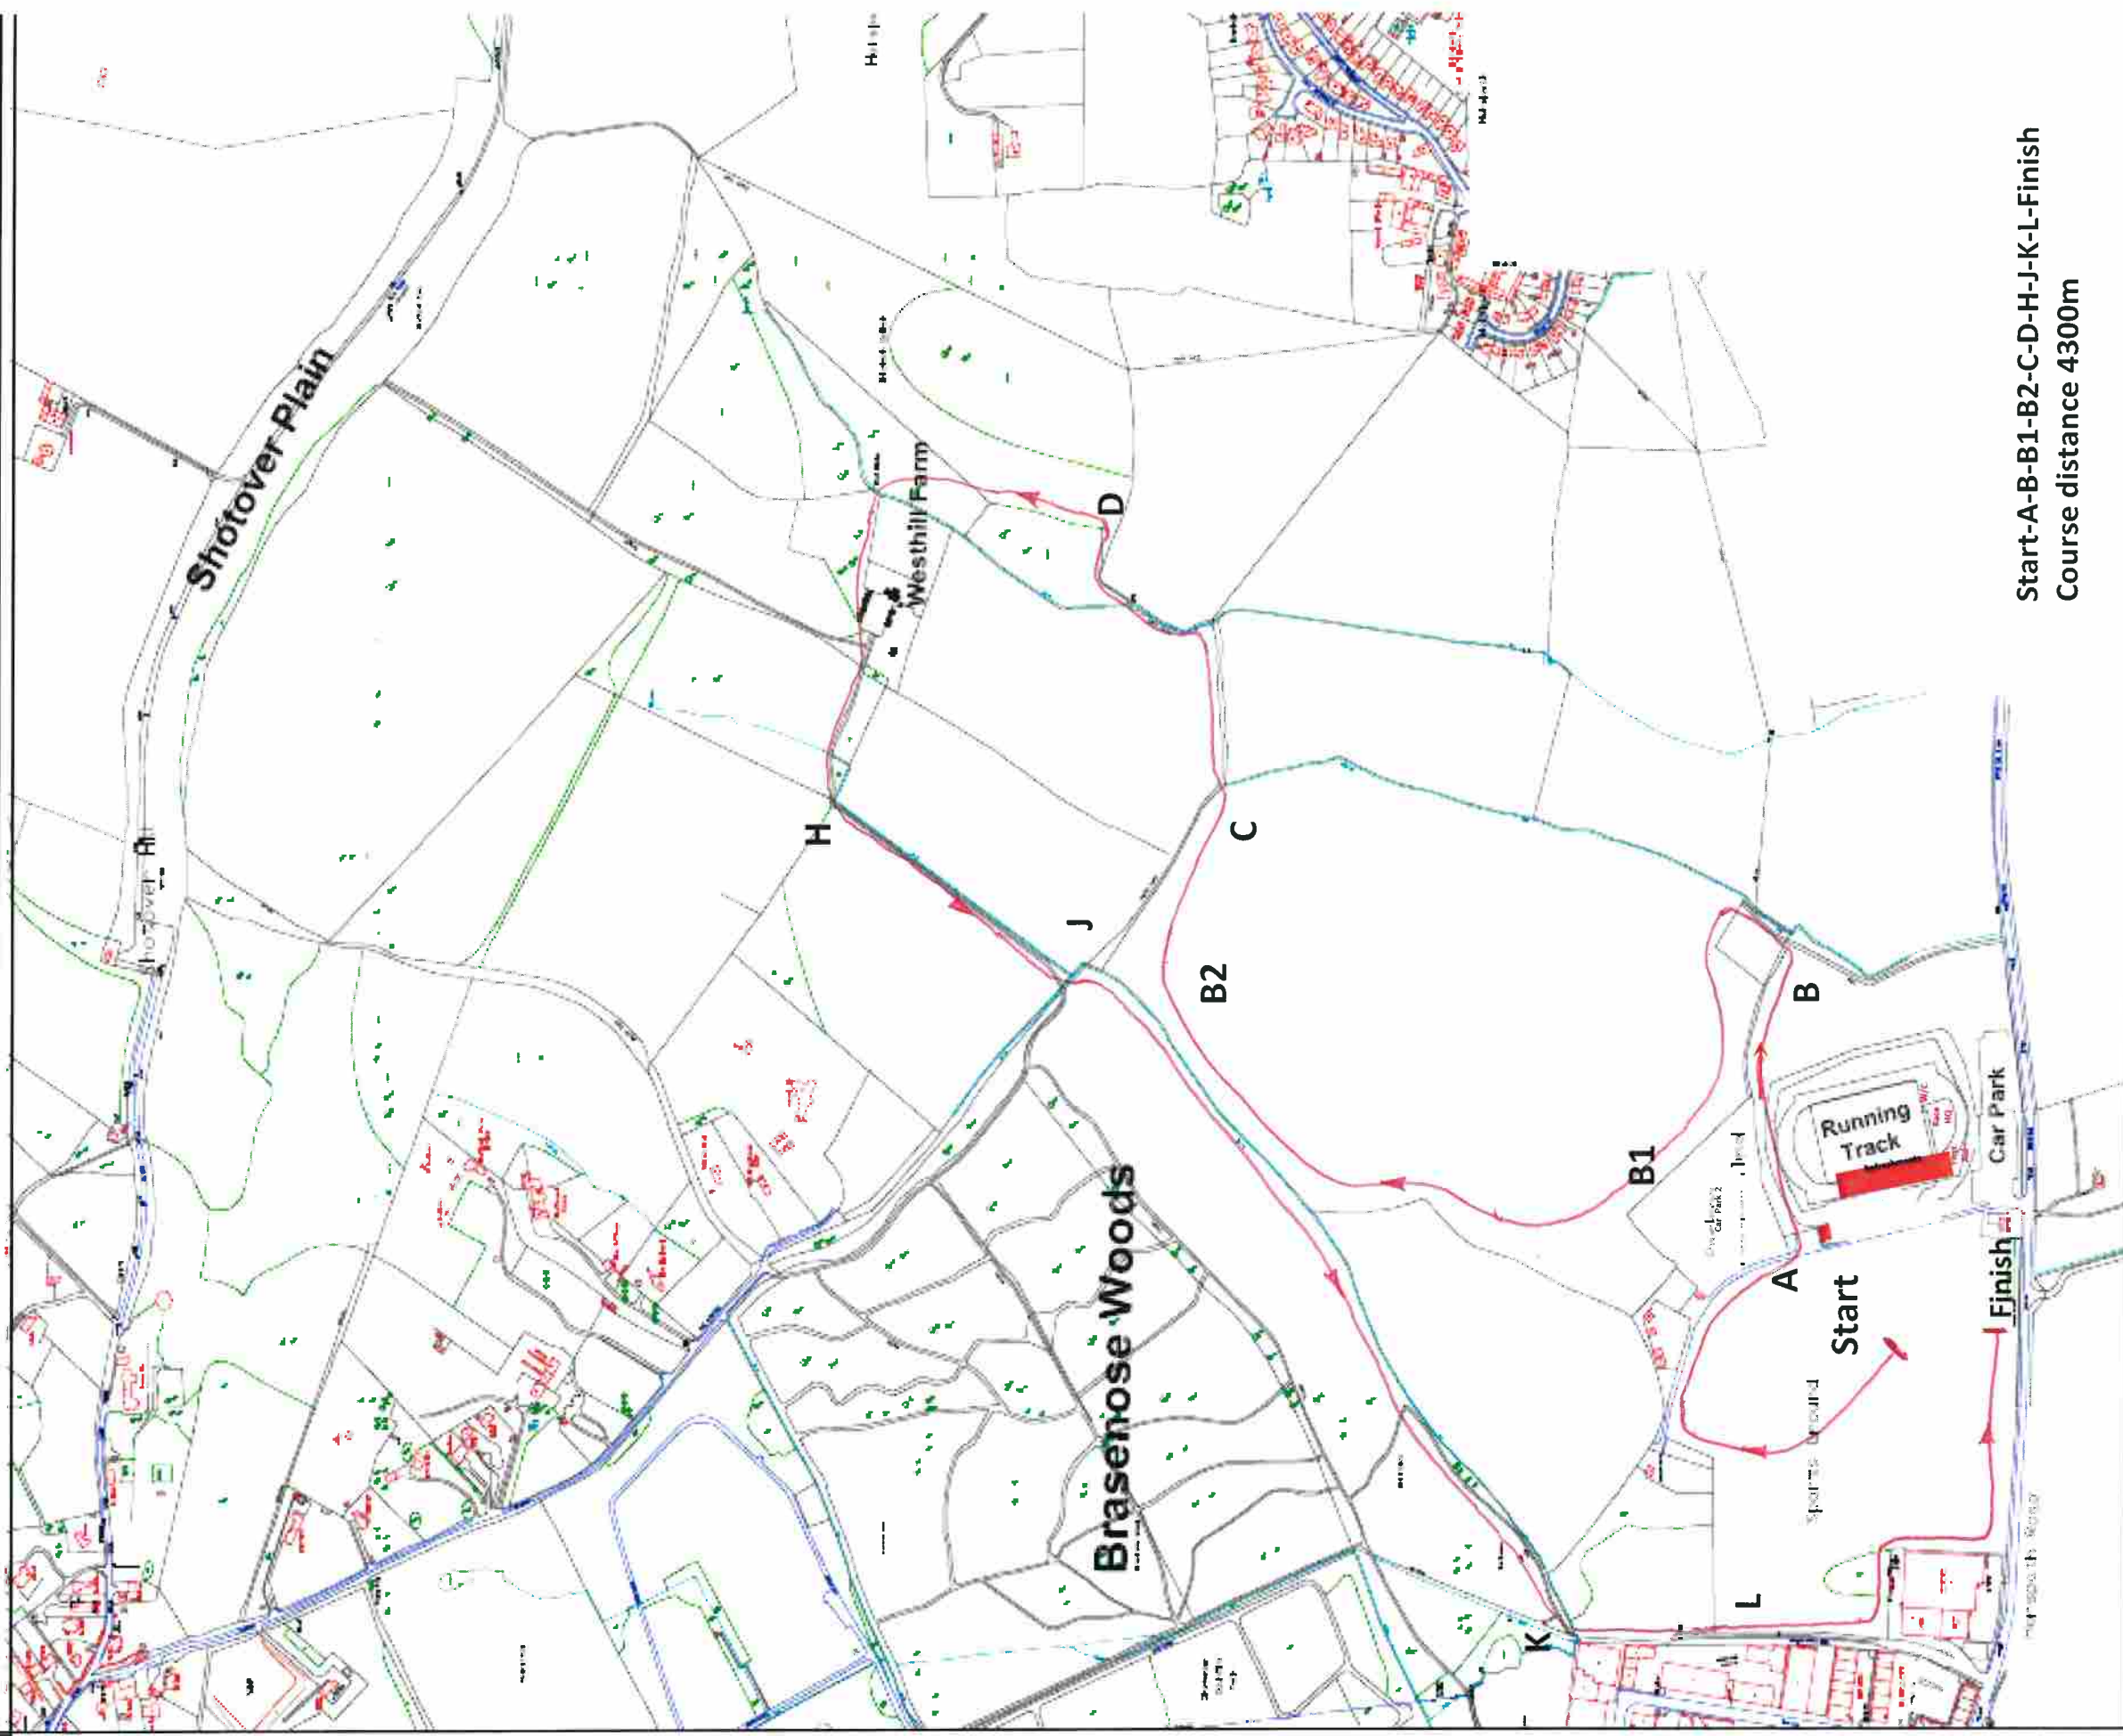

Chiltern League October 12th 2019, Shotover Park,
Race 1 U11 Girls at 11:30
Race 2 U11 Boys at 11:45

2 laps of the field
Course distance 1900m

Chiltern League October 12th 2019, Shotover Park,
Race 3 U13 Girls at 12:00
Race 4 U13 Boys at 12:15

Start-A-B-C-J-K-L-Finish
Course distance 2900m

Chiltern League October 12th 2019, Shotover Park,
Race 5 U15 Girls at 12:30

Start-A-B-C-D-H-J-K-L-Finish
Course distance 3750m

Chiltern League October 12th 2019, Shotover Park,
Race 6 U15 Boys at 12:45

Start-A-B-B1-B2-C-D-H-J-K-L-Finish
Course distance 4300m

Chiltern League October 12th 2019, Shotover Park,
Race 7 U17/20 Women at 13:00

Start-A-B-C-D-H-J-C-D-H-J-K-L-Finish
Course distance 5000M

Chiltern League October 12th 2019, Shotover Park,
Race 8 Senior Women at 13:15
Race 9 U17 Men at 13:40

Start-A-B-C-D-E-F-G-H-J-K-L-Finish

Course distance 5700m

Chiltern League October 12th 2019, Shotover Park,
Race 10 Junior/ Senior/ Vet Men at 14:00

Start-A-B-C-D-E-F-G-H-J-K-L-Finish
Course distance 8800m