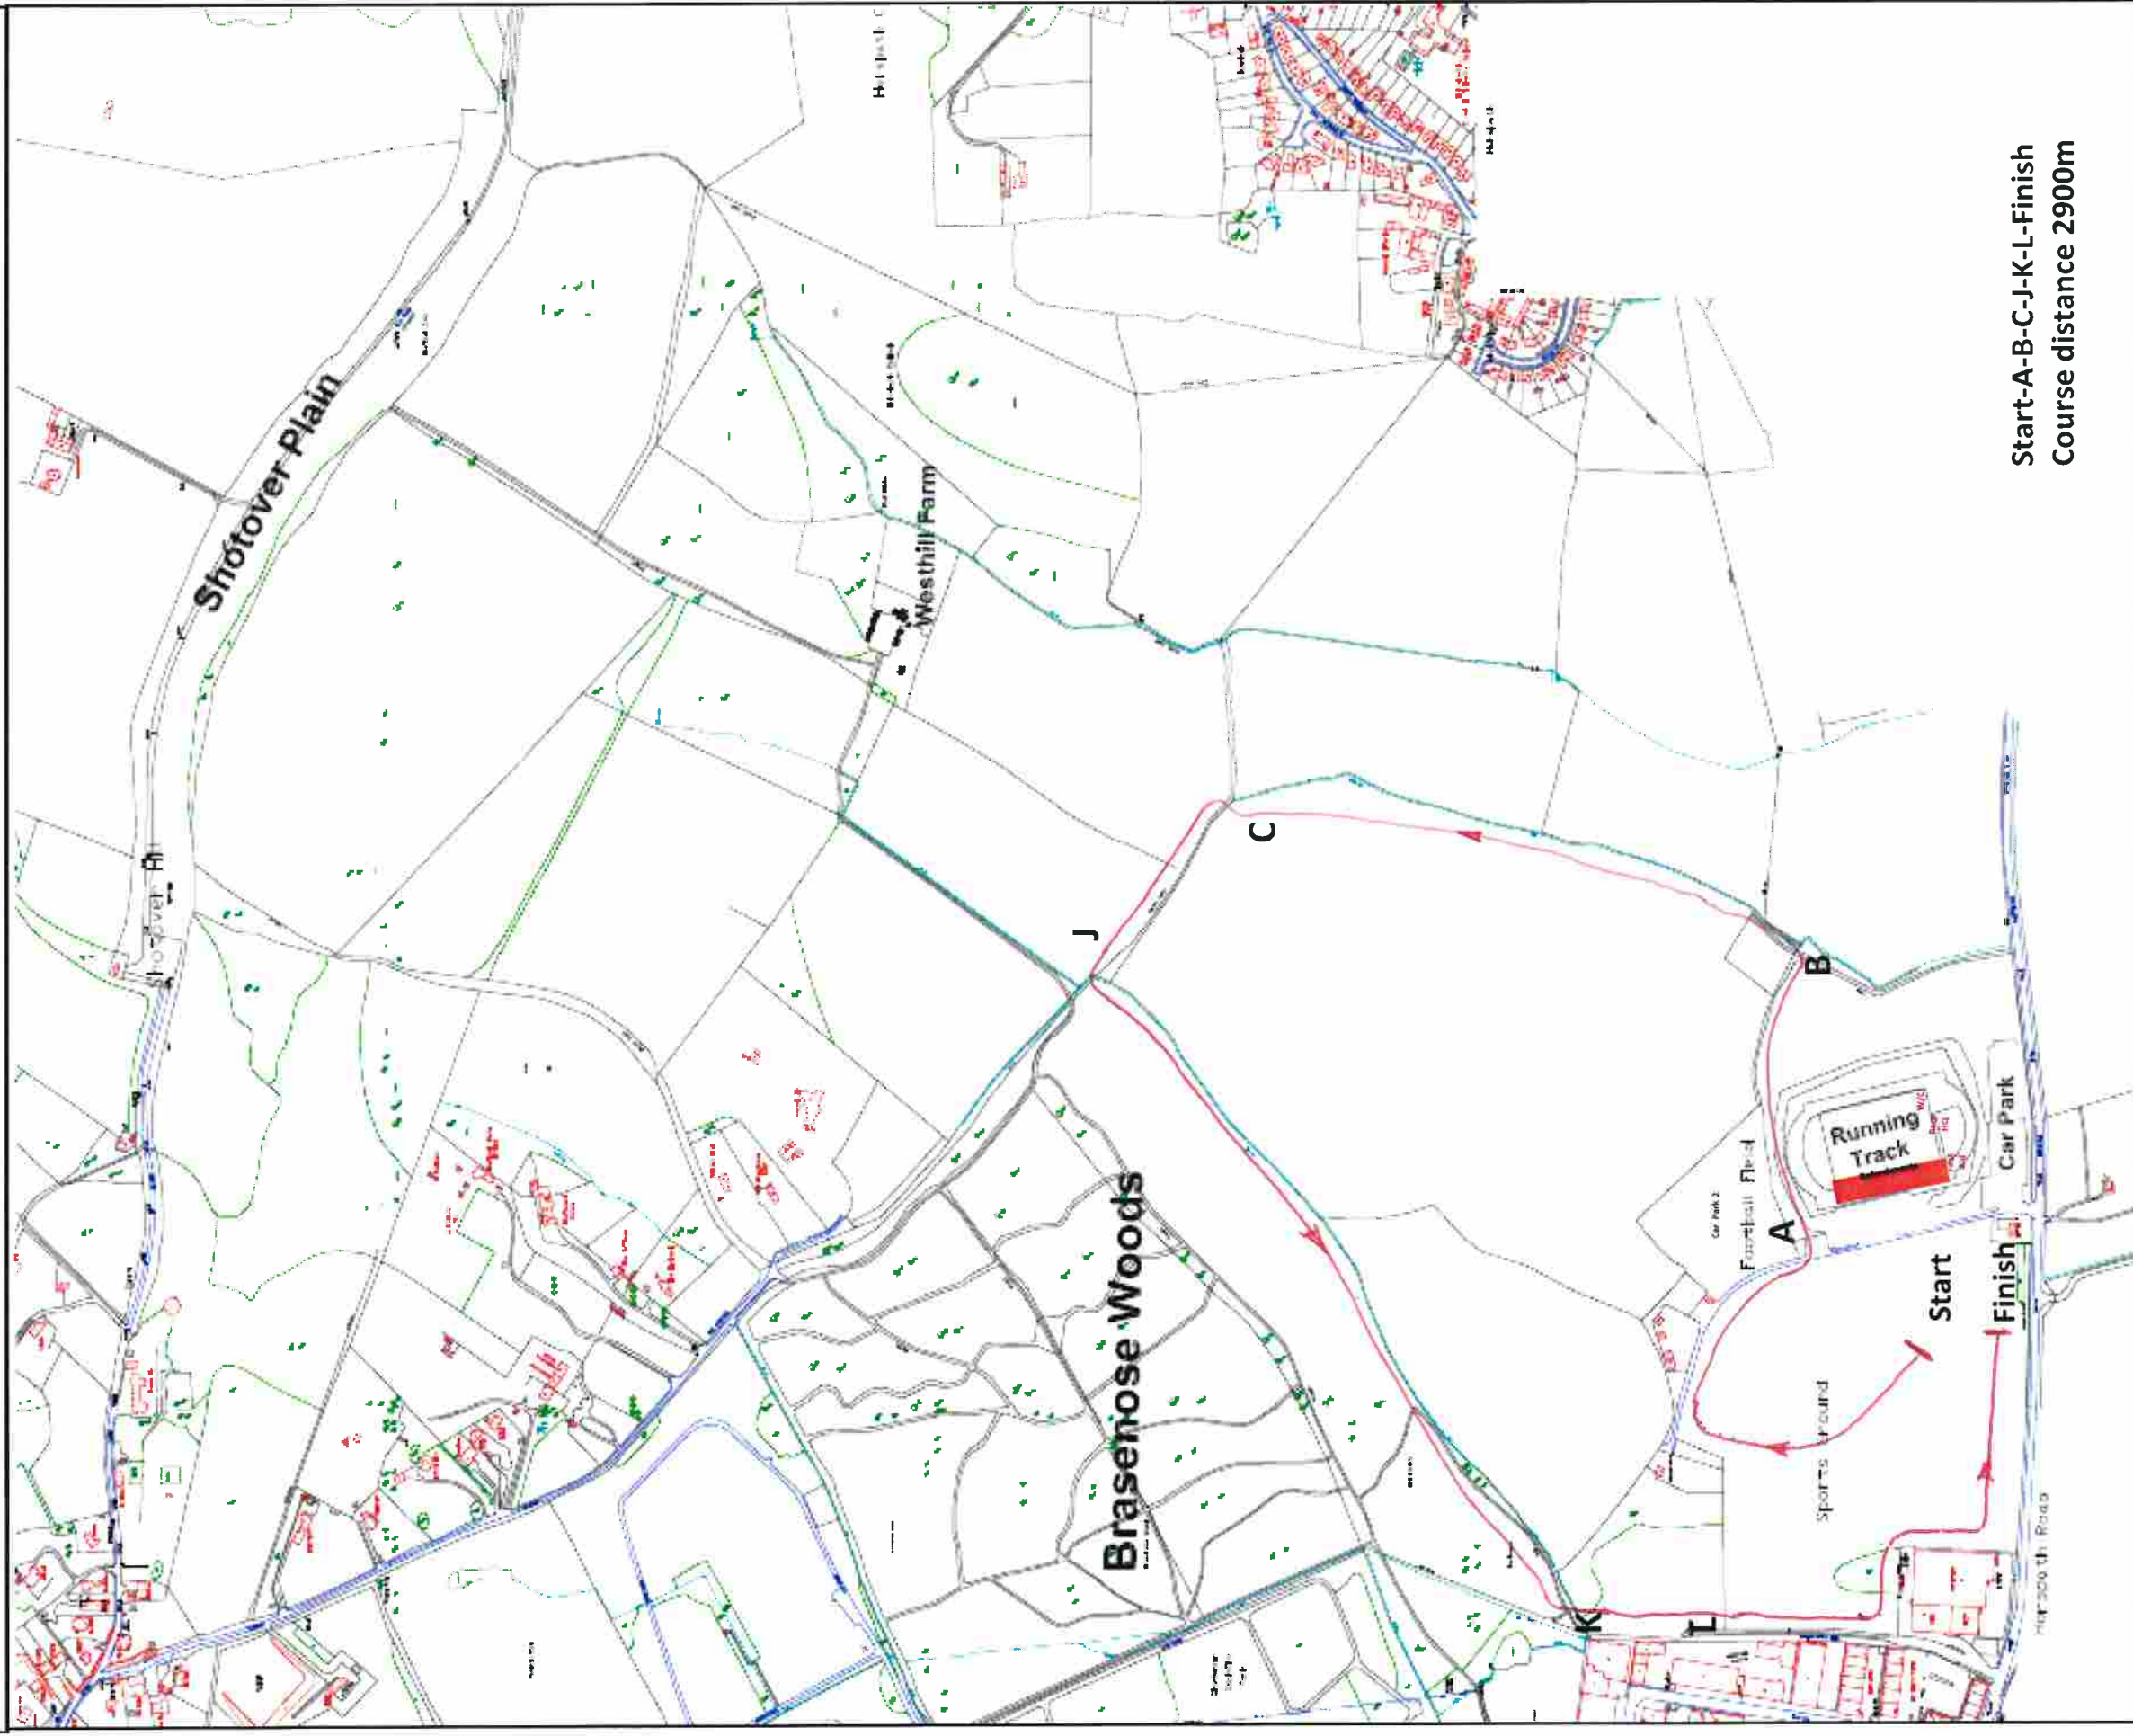

Chiltern League October 12th 2019, Shotover Park,
Race 1 U11 Girls at 11:30
Race 2 U11 Boys at 11:45

2 laps of the field
Course distance 1900m

Chiltern League October 12th 2019, Shotover Park,
Race 3 U13 Girls at 12:00
Race 4 U13 Boys at 12:15

Start-A-B-C-J-K-L-Finish
Course distance 2900m

Chiltern League October 12th 2019, Shotover Park,
Race 5 U15 Girls at 12:30

Start-A-B-C-D-H-J-K-L-Finish
Course distance 3750m

Chiltern League October 12th 2019, Shotover Park,
Race 6 U15 Boys at 12:45

Start-A-B-B1-B2-C-D-H-J-K-L-Finish
Course distance 4300m

Chiltern League October 12th 2019, Shotover Park,
Race 7 U17/20 Women at 13:00

Start-A-B-C-D-H-J-C-D-H-J-K-L-Finish
Course distance 5000M

Chiltern League October 12th 2019, Shotover Park,
Race 8 Senior Women at 13:15
Race 9 U17 Men at 13:40

Start-A-B-C-D-E-F-G-H-J-K-L-Finish

Course distance 5700m

Chiltern League October 12th 2019, Shotover Park,
Race 10 Junior/ Senior/ Vet Men at 14:00

Start-A-B-C-D-E-F-G-H-J-K-L-Finish
Course distance 8800m