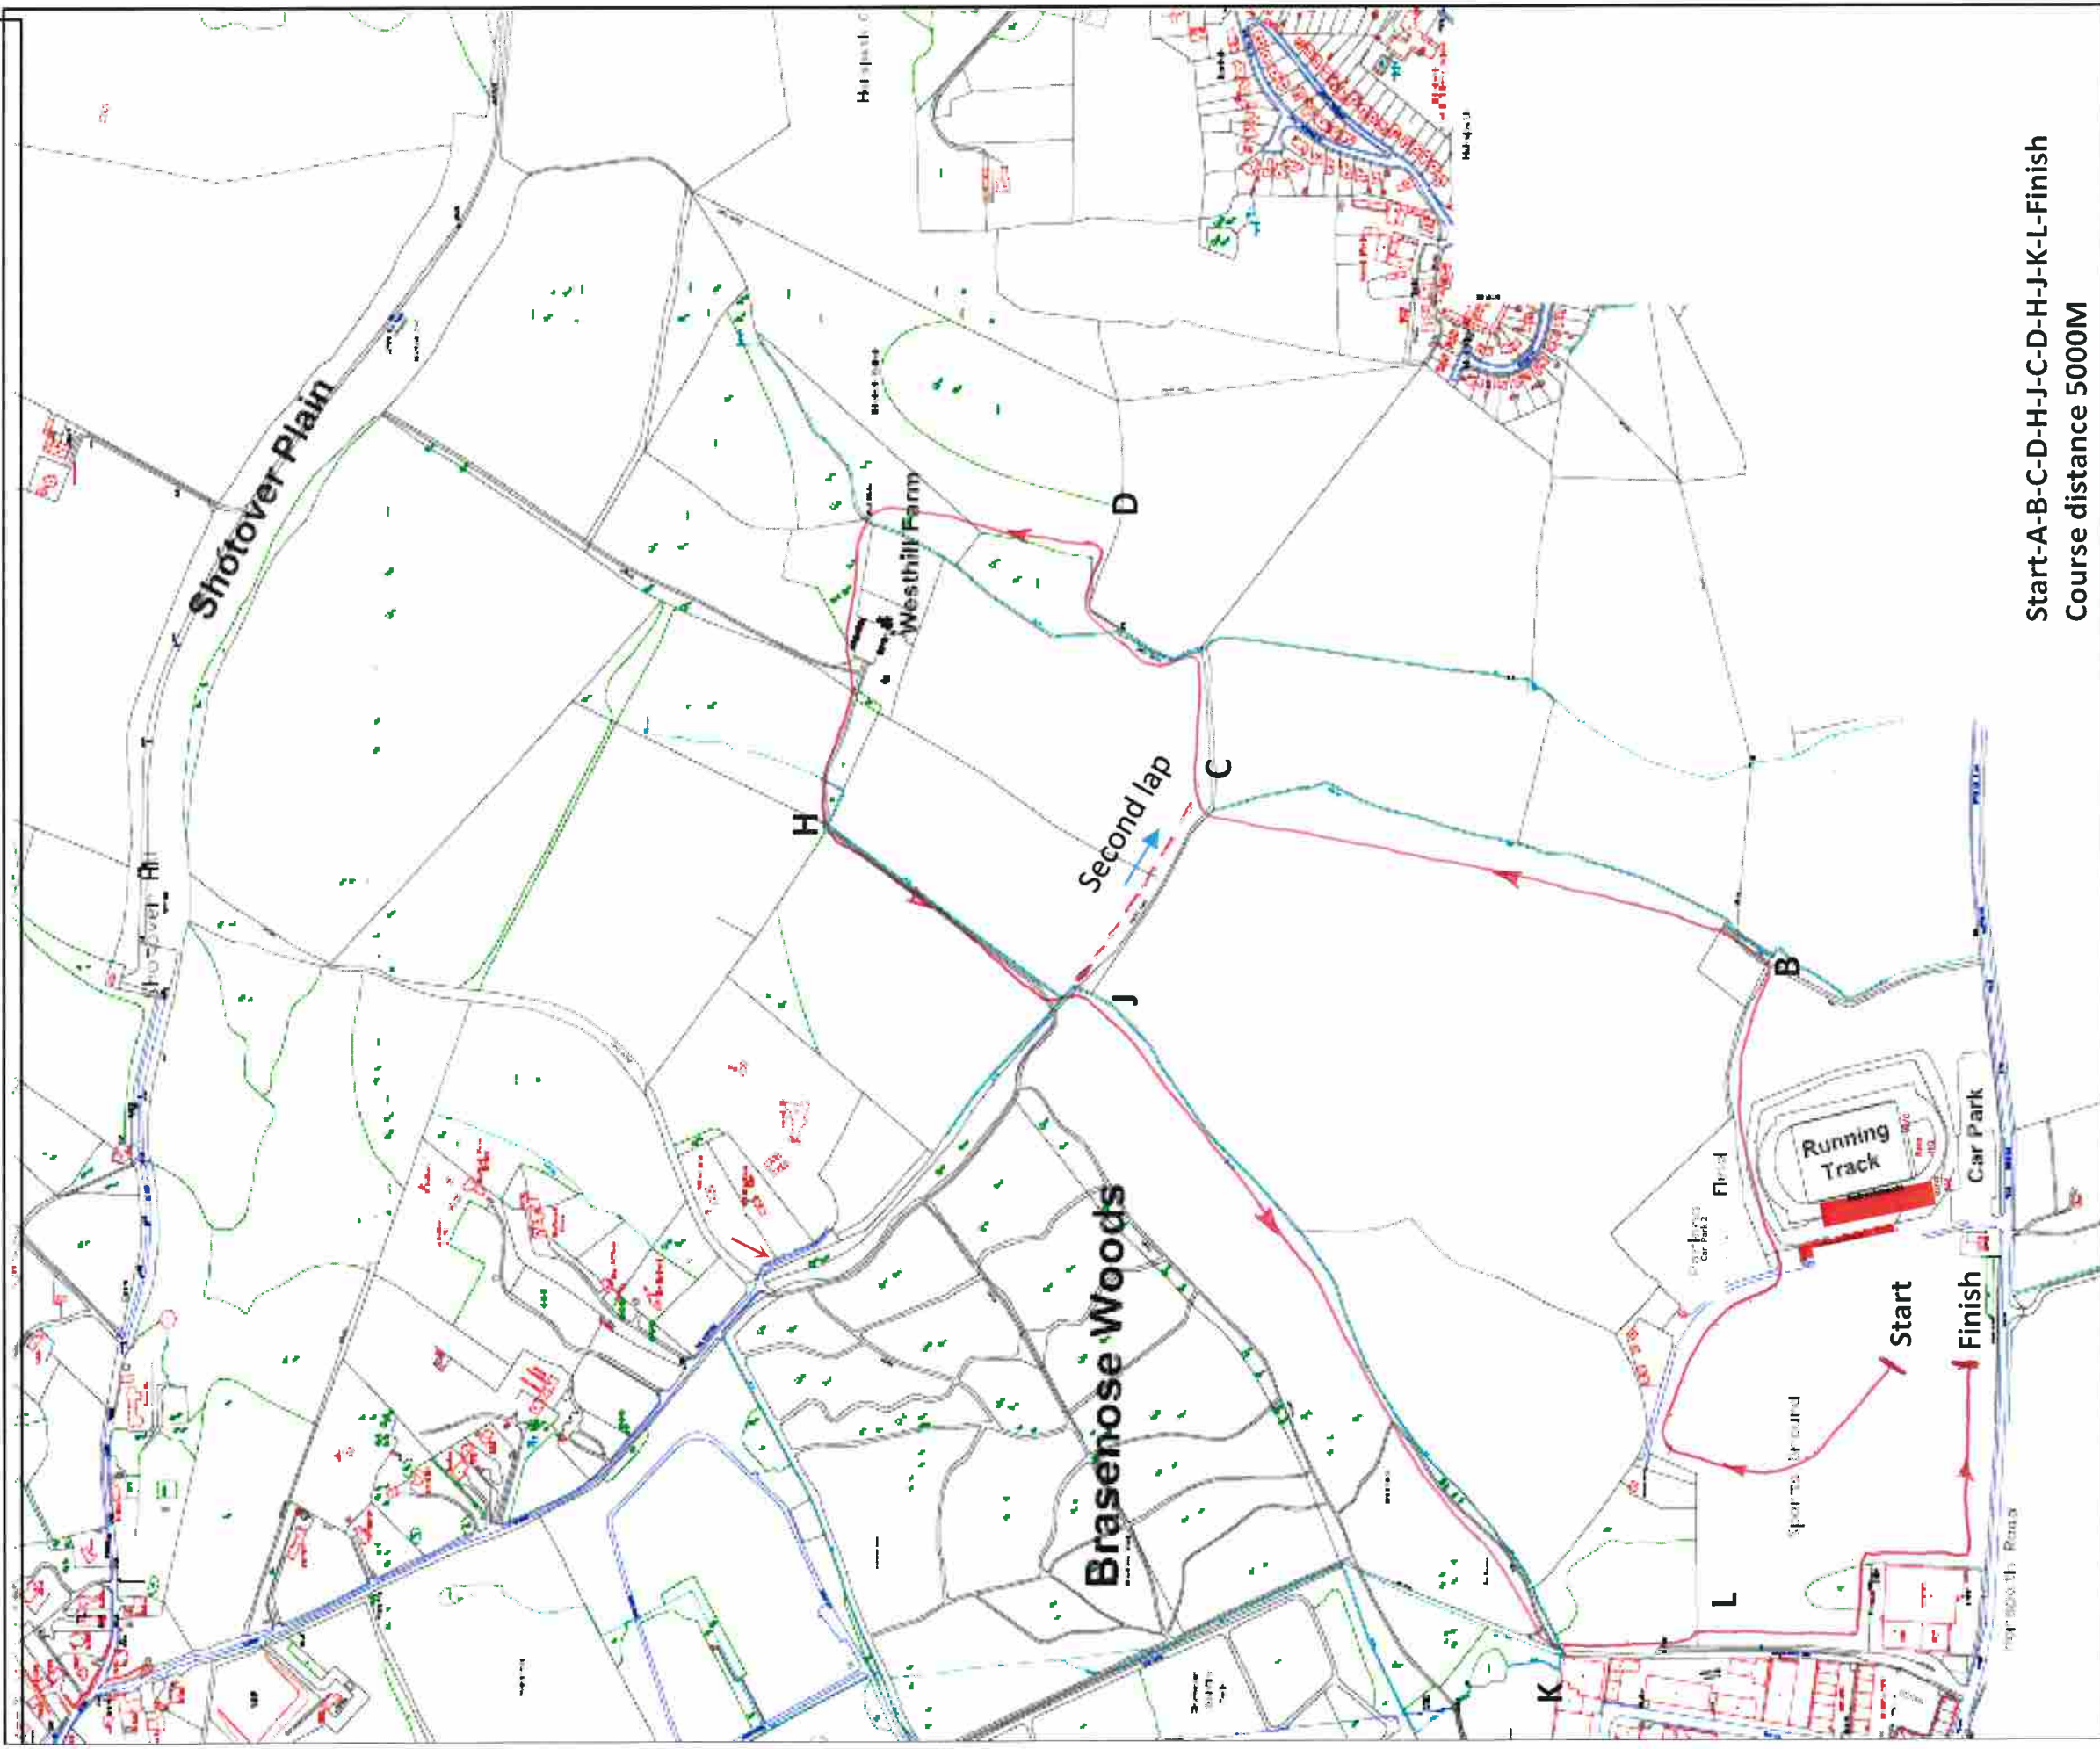

Chiltern League October 12th 2019, Shotover Park,
Race 1 U11 Girls at 11:30
Race 2 U11 Boys at 11:45

2 laps of the field
Course distance 1900m

Chiltern League October 12th 2019, Shotover Park,
Race 3 U13 Girls at 12:00
Race 4 U13 Boys at 12:15

Start-A-B-C-J-K-L-Finish
Course distance 2900m

Chiltern League October 12th 2019, Shotover Park,
Race 5 U15 Girls at 12:30

Start-A-B-C-D-H-J-K-L-Finish
Course distance 3750m

Chiltern League October 12th 2019, Shotover Park,
Race 6 U15 Boys at 12:45

Start-A-B-B1-B2-C-D-H-J-K-L-Finish
Course distance 4300m

Chiltern League October 12th 2019, Shotover Park,
Race 7 U17/20 Women at 13:00

Start-A-B-C-D-H-J-C-D-H-J-K-L-Finish
Course distance 5000M

Chiltern League October 12th 2019, Shotover Park,
Race 8 Senior Women at 13:15
Race 9 U17 Men at 13:40

Start-A-B-C-D-E-F-G-H-J-K-L-Finish

Course distance 5700m

Chiltern League October 12th 2019, Shotover Park,
Race 10 Junior/ Senior/ Vet Men at 14:00

Start-A-B-C-D-E-F-G-H-J-K-L-Finish
Course distance 8800m