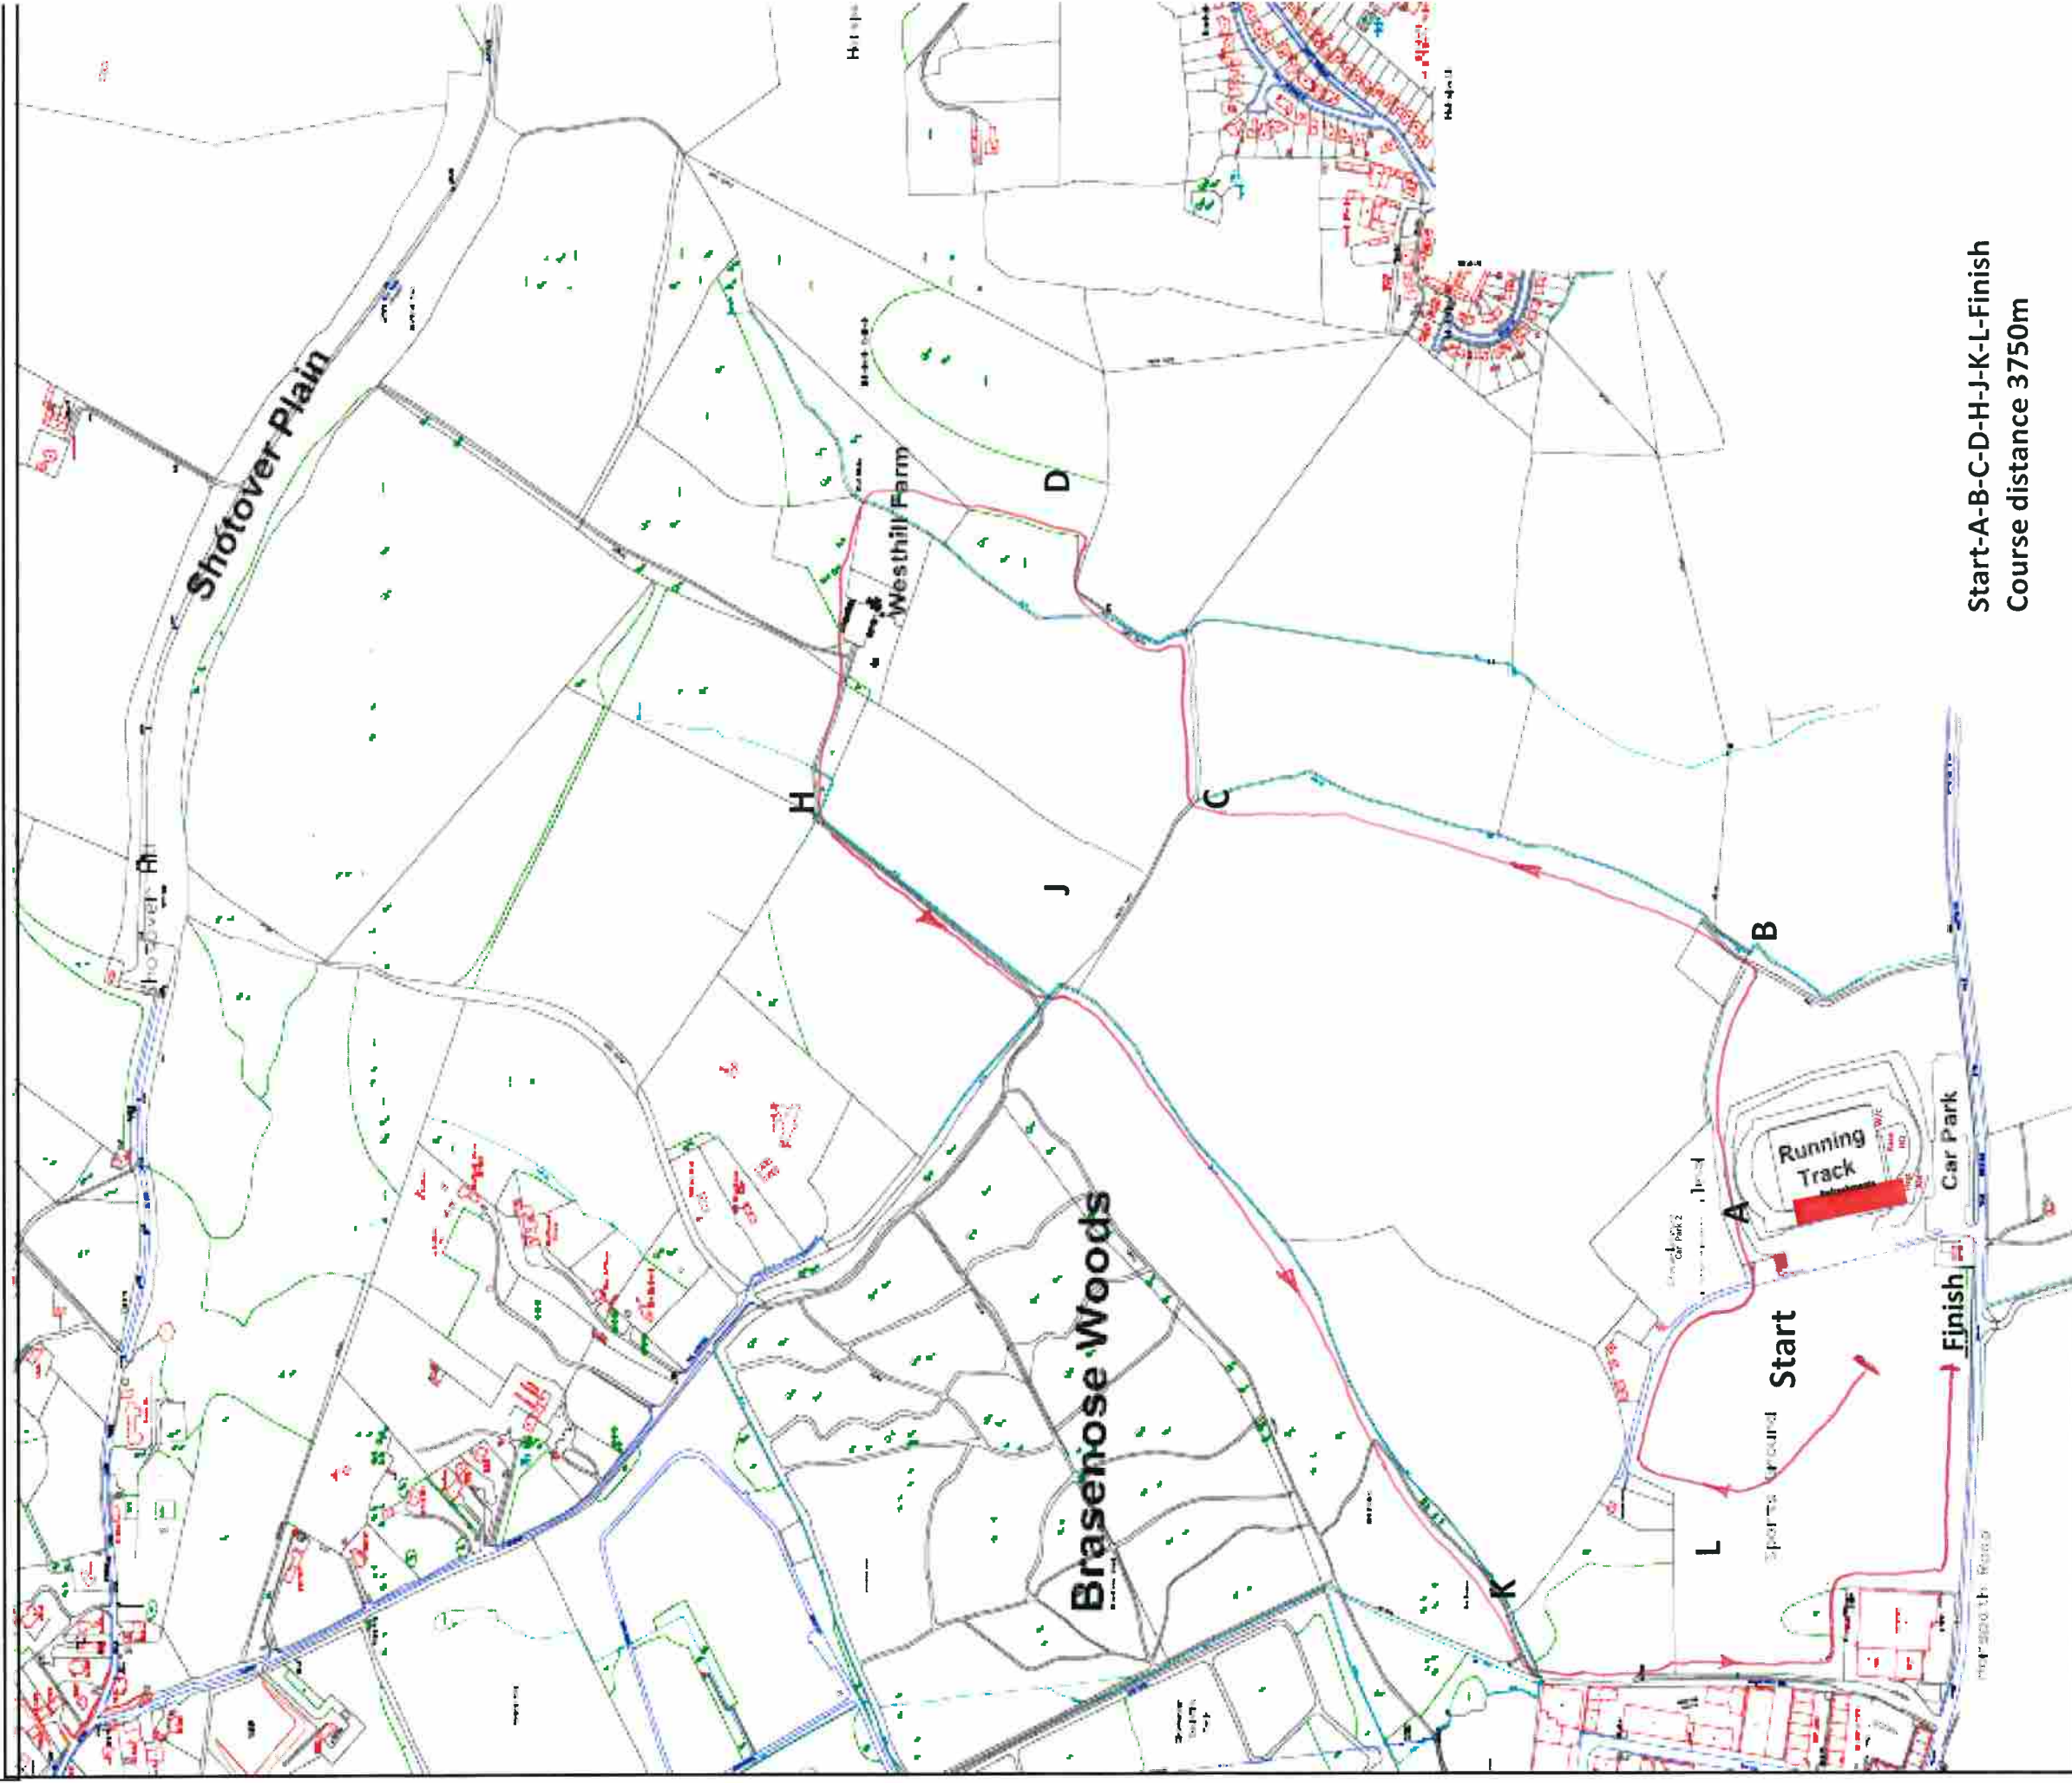

Chiltern League October 12th 2019, Shotover Park,
Race 1 U11 Girls at 11:30
Race 2 U11 Boys at 11:45

2 laps of the field
Course distance 1900m

Chiltern League October 12th 2019, Shotover Park,
Race 3 U13 Girls at 12:00
Race 4 U13 Boys at 12:15

Start-A-B-C-J-K-L-Finish
Course distance 2900m

Chiltern League October 12th 2019, Shotover Park,
Race 5 U15 Girls at 12:30

Start-A-B-C-D-H-J-K-L-Finish
Course distance 3750m

Chiltern League October 12th 2019, Shotover Park,
Race 6 U15 Boys at 12:45

Start-A-B-B1-B2-C-D-H-J-K-L-Finish
Course distance 4300m

Chiltern League October 12th 2019, Shotover Park,
Race 7 U17/20 Women at 13:00

Start-A-B-C-D-H-J-C-D-H-J-K-L-Finish
Course distance 5000M

Chiltern League October 12th 2019, Shotover Park,
Race 8 Senior Women at 13:15
Race 9 U17 Men at 13:40

Start-A-B-C-D-E-F-G-H-J-K-L-Finish

Course distance 5700m

Chiltern League October 12th 2019, Shotover Park,
Race 10 Junior/ Senior/ Vet Men at 14:00

Start-A-B-C-D-E-F-G-H-J-K-L-Finish
Course distance 8800m