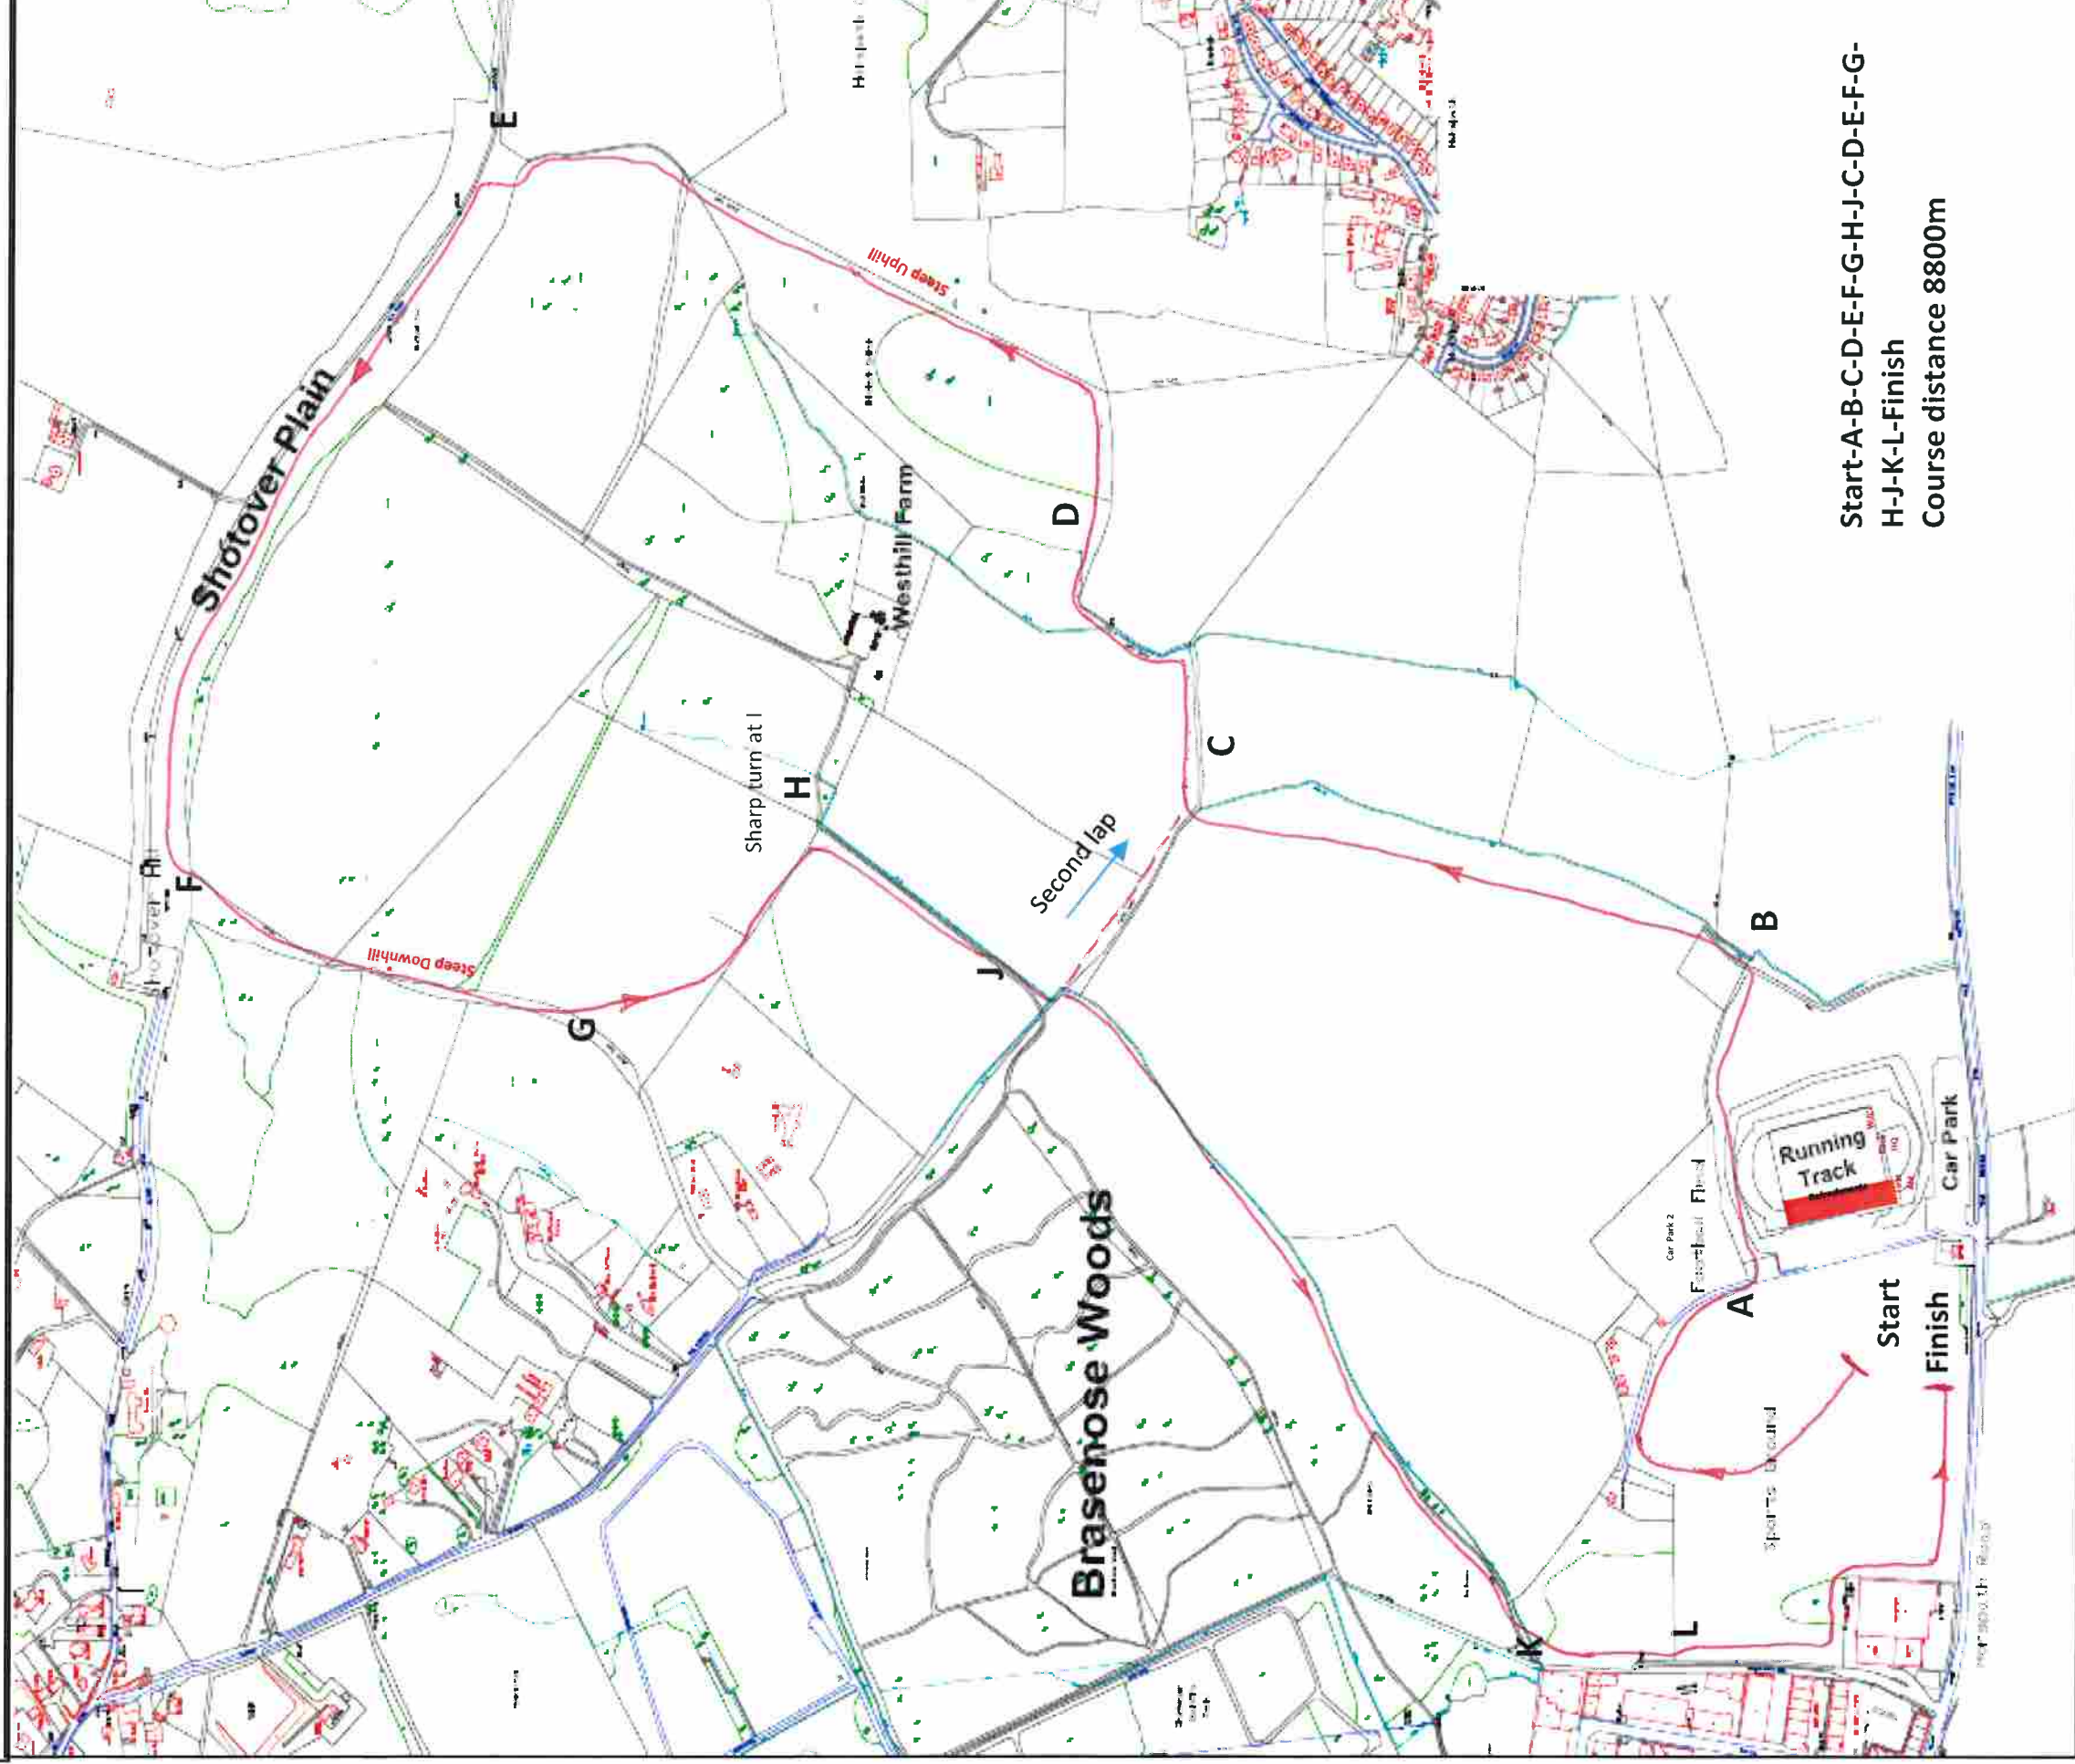

Chiltern League October 12th 2019, Shotover Park,
Race 1 U11 Girls at 11:30
Race 2 U11 Boys at 11:45

2 laps of the field
Course distance 1900m

Chiltern League October 12th 2019, Shotover Park,
Race 3 U13 Girls at 12:00
Race 4 U13 Boys at 12:15

Start-A-B-C-J-K-L-Finish
Course distance 2900m

Chiltern League October 12th 2019, Shotover Park,
Race 5 U15 Girls at 12:30

Start-A-B-C-D-H-J-K-L-Finish
Course distance 3750m

Chiltern League October 12th 2019, Shotover Park,
Race 6 U15 Boys at 12:45

Start-A-B-B1-B2-C-D-H-J-K-L-Finish
Course distance 4300m

Chiltern League October 12th 2019, Shotover Park,
Race 7 U17/20 Women at 13:00

Start-A-B-C-D-H-J-C-D-H-J-K-L-Finish
Course distance 5000M

Chiltern League October 12th 2019, Shotover Park,
Race 8 Senior Women at 13:15
Race 9 U17 Men at 13:40

Start-A-B-C-D-E-F-G-H-J-K-L-Finish

Course distance 5700m

Chiltern League October 12th 2019, Shotover Park,
Race 10 Junior/ Senior/ Vet Men at 14:00

Start-A-B-C-D-E-F-G-H-J-K-L-Finish
Course distance 8800m