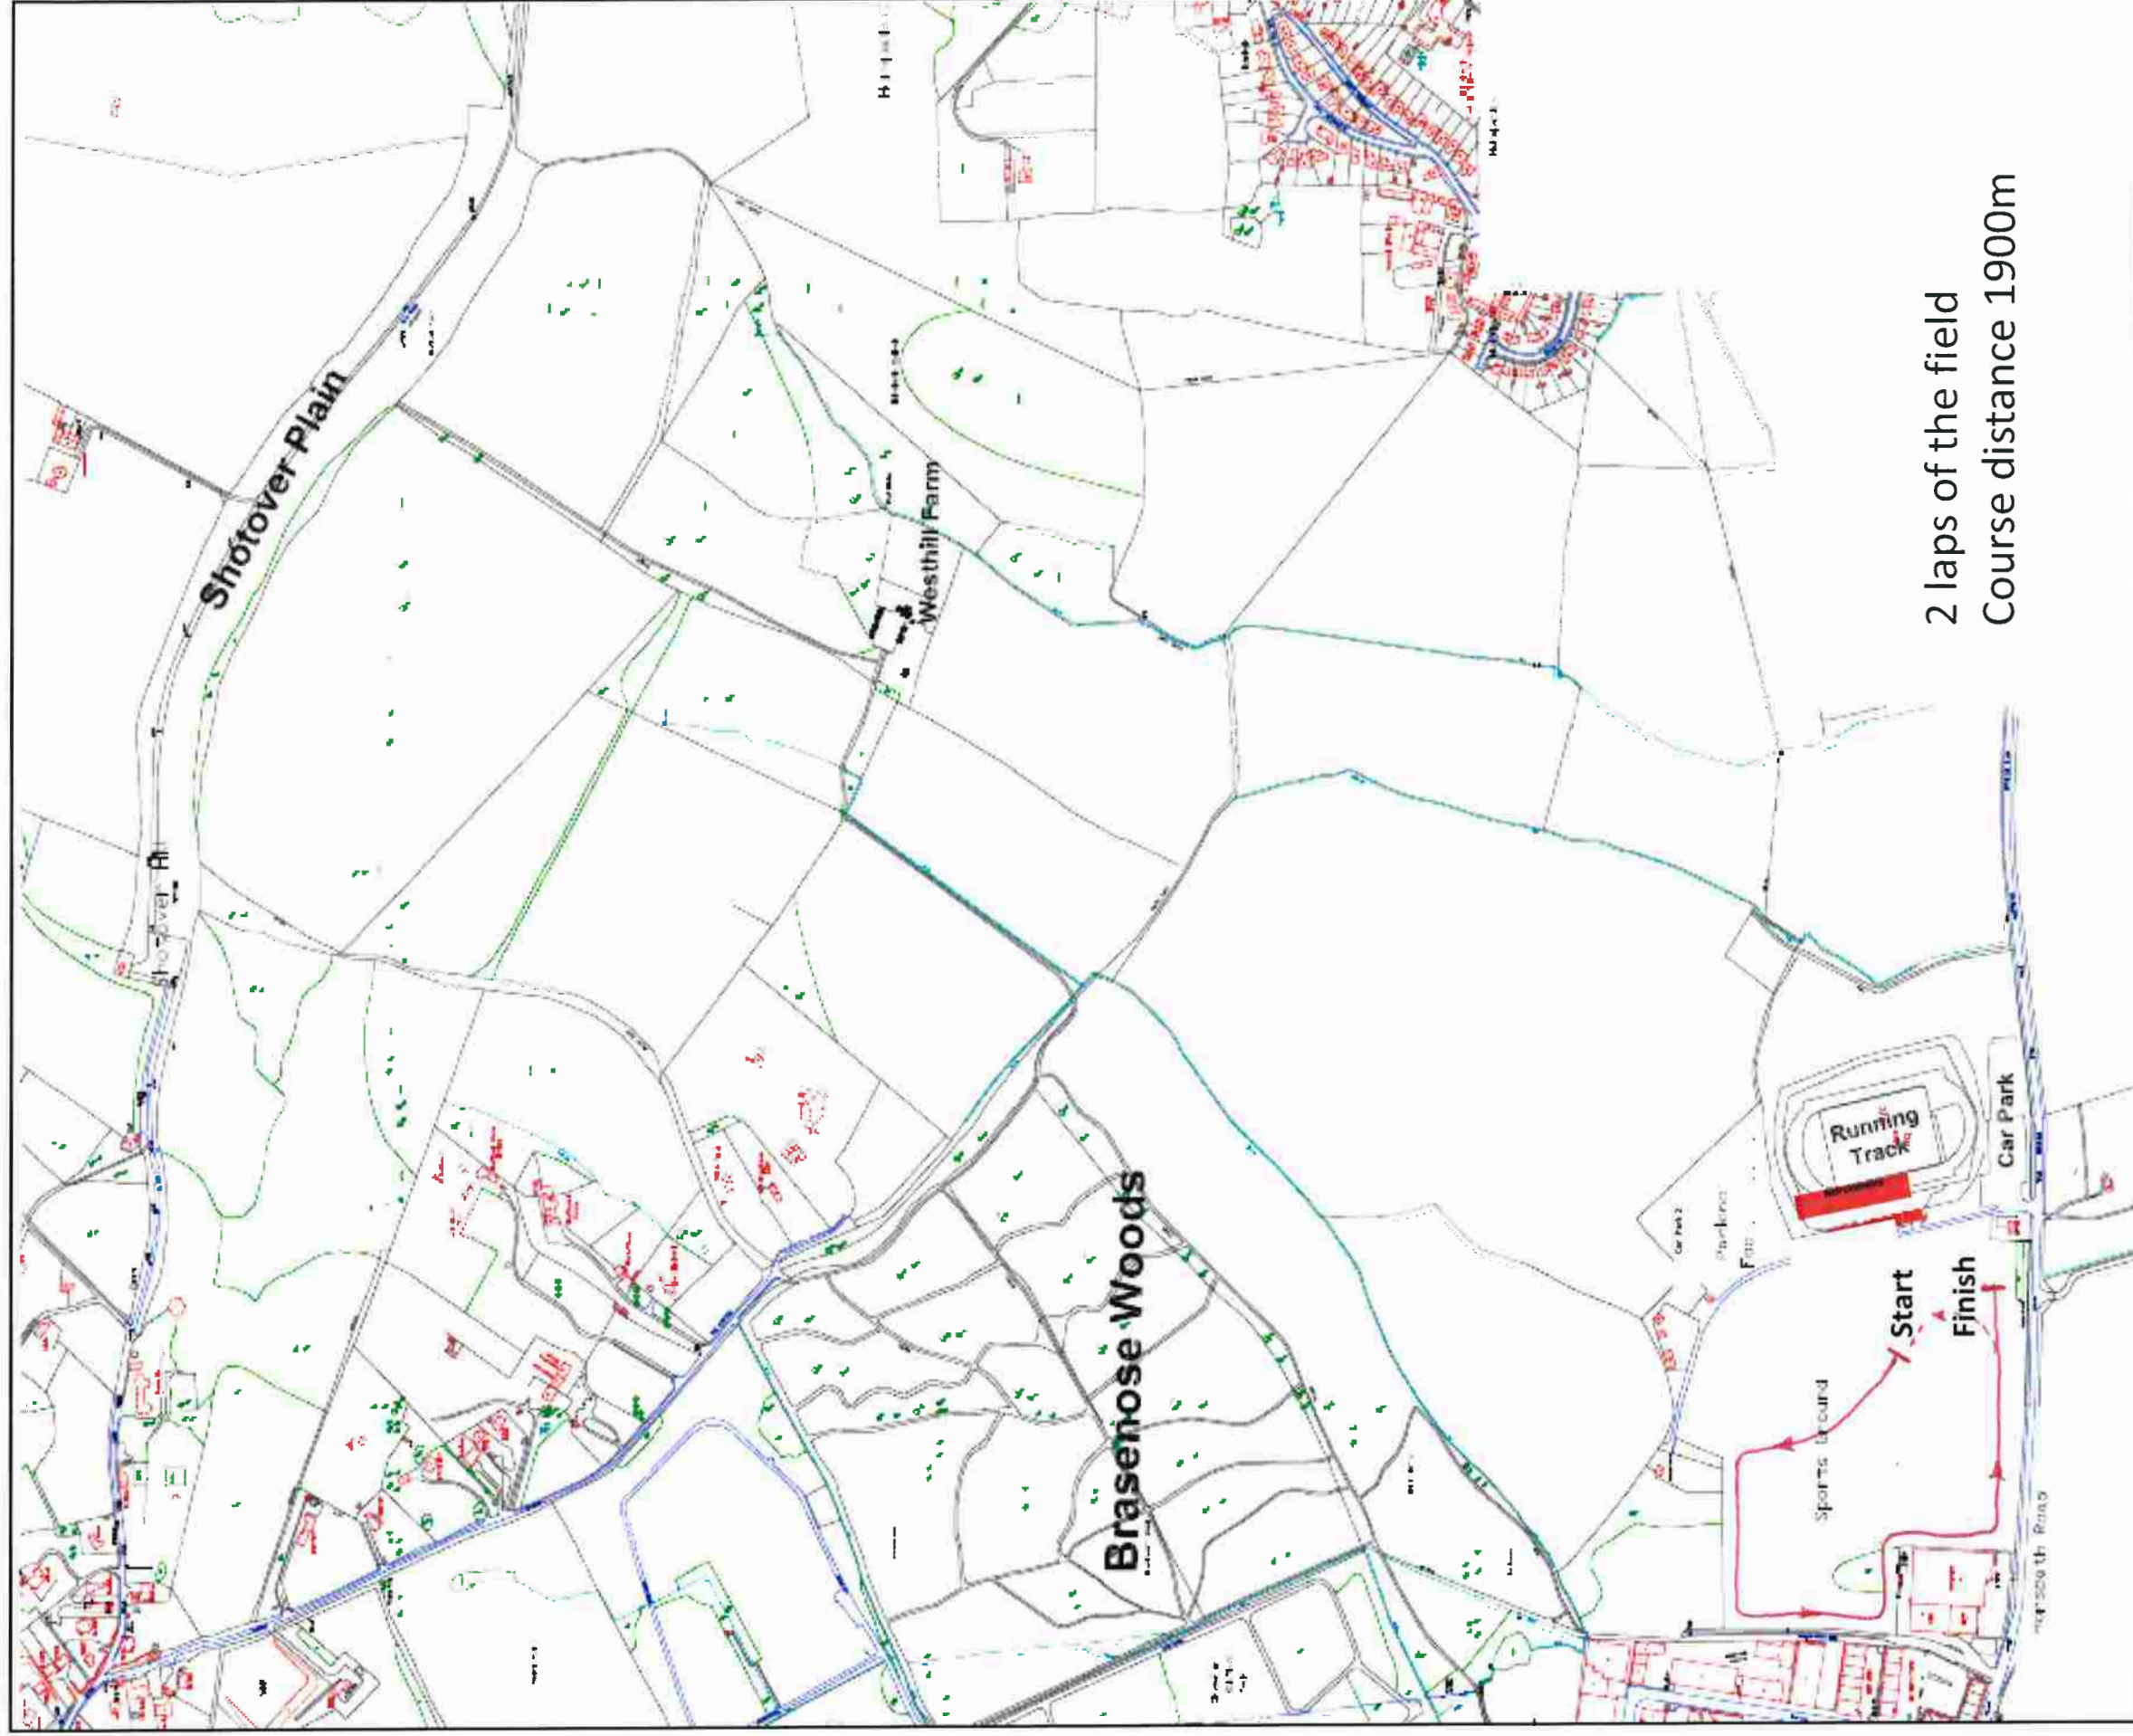

Chiltern League October 12th 2019, Shotover Park,
Race 1 U11 Girls at 11:30
Race 2 U11 Boys at 11:45

2 laps of the field
Course distance 1900m

Chiltern League October 12th 2019, Shotover Park,
Race 3 U13 Girls at 12:00
Race 4 U13 Boys at 12:15

Start-A-B-C-J-K-L-Finish
Course distance 2900m

Chiltern League October 12th 2019, Shotover Park,
Race 5 U15 Girls at 12:30

Start-A-B-C-D-H-J-K-L-Finish
Course distance 3750m

Chiltern League October 12th 2019, Shotover Park,
Race 6 U15 Boys at 12:45

Start-A-B-B1-B2-C-D-H-J-K-L-Finish
Course distance 4300m

Chiltern League October 12th 2019, Shotover Park,
Race 7 U17/20 Women at 13:00

Start-A-B-C-D-H-J-C-D-H-J-K-L-Finish
Course distance 5000M

Chiltern League October 12th 2019, Shotover Park,
Race 8 Senior Women at 13:15
Race 9 U17 Men at 13:40

Start-A-B-C-D-E-F-G-H-J-K-L-Finish

Course distance 5700m

Chiltern League October 12th 2019, Shotover Park,
Race 10 Junior/ Senior/ Vet Men at 14:00

Start-A-B-C-D-E-F-G-H-J-K-L-Finish
Course distance 8800m